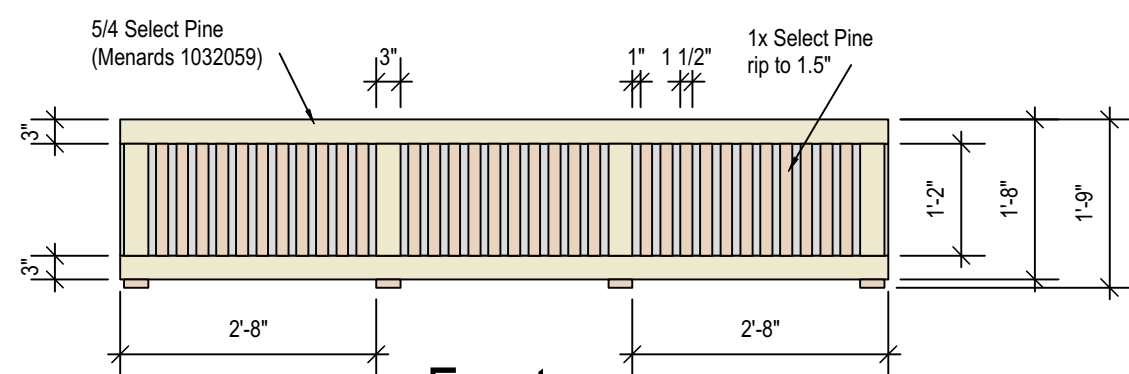

Trim Detail- Section View (Typical)

Scale: 3/4" = 1'-0"

Top

Front

Right Side

Window Seat
Scale: 1/2" = 1'-0"

Production Name	The Mousetrap	
Drawing Name	Elevation Drawing 2	
Date: 1/24/19	Scale: 1/4" = 1'-0"	
	OR AS NOTED	
Name:	B. Bjorklund	Revision: