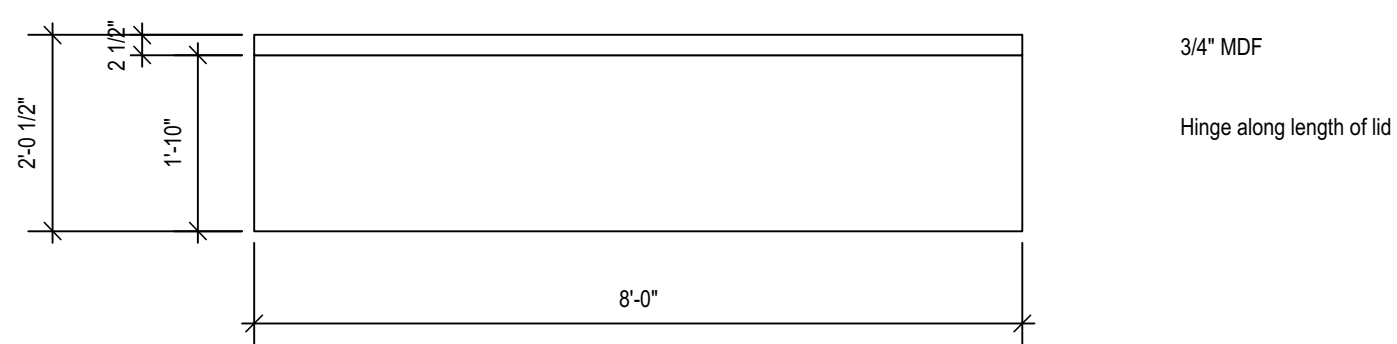

Trim Detail- Section View (Typical)

Scale: 3/4" = 1'-0"

Top

Front

Right Side

Window Seat
Scale: 1/2" = 1'-0"

Production Name	The Mousetrap	
Drawing Name	Elevation Drawing 2	
Date: 1/24/19	Scale: 1/4" = 1'-0"	
	OR AS NOTED	
Name:	B. Bjorklund	Revision: