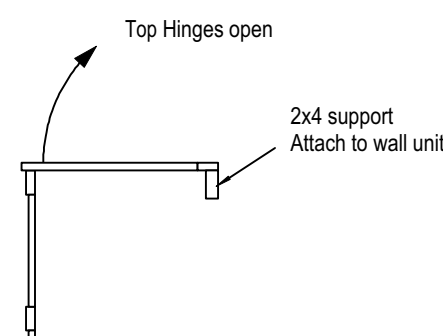

Trim Detail- Section View (Typical)

Scale: 3/4" = 1'-0"

Top

Front

Right Side

Window Seat
Scale: 1/2" = 1'-0"

Production Name	The Mousetrap	
Drawing Name	Elevation Drawing 2	
Date: 1/24/19	Scale: 1/4" = 1'-0"	
	OR AS NOTED	
Name:	B. Bjorklund	Revision: